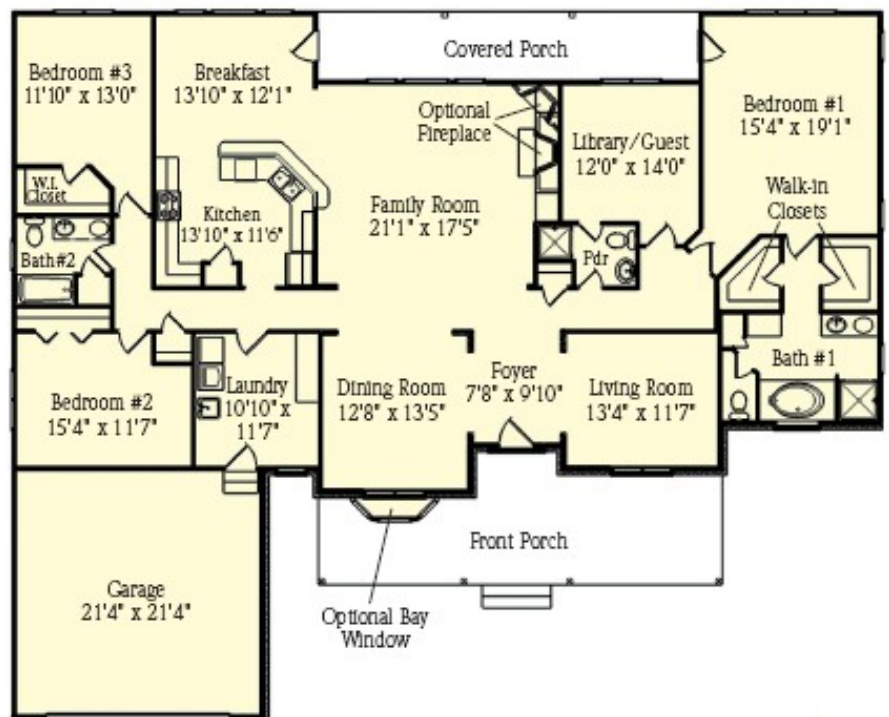

The Fremont
2795 sq ft

A

B

C

D

features

- 4 Bedrooms
- 2½ Baths
- 3 Living Areas
- 2 Dining Areas
- 2-Car Garage

Floor plan shown is the "C" elevation.